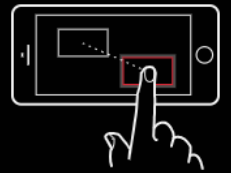

DOUG TRAINING DAY 2019

Say goodbye to post-production.

Your phone or tablet is now your personal video editing suite — zoom, pan and cut in real-time, all from a single camera and app.

TAP TO CUT

PINCH TO ZOOM

SWIPE TO PAN

NEW STATIC SHOT

CUT TO SHOT

FAST PAN/ZOOM

SLOW PAN/ZOOM

ACTION MENU **NEW**

Tap-and-hold to reveal multiple live-editing functions in real-time.

Auto editing when you need it.

Using sophisticated face detection and advanced scene analysis, Autopilot Mode chooses the most interesting shot and edits the stream for you.

AUTOPILOT MODE

FACE DETECTION

MOVEMENT TRACKING