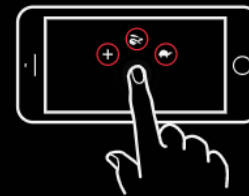

SWIPE TO PAN

NEW STATIC SHOT

CUT TO SHOT

FAST PAN/ZOOM

SLOW PAN/ZOOM

ACTION MENU **NEW**

Tap-and-hold to reveal multiple live-editing functions in real-time.

Auto editing when you need it.

Using sophisticated face detection and advanced scene analysis, Autopilot Mode chooses the most interesting shot and edits the stream for you.

AUTOPILOT MODE

FACE DETECTION

MOVEMENT TRACKING