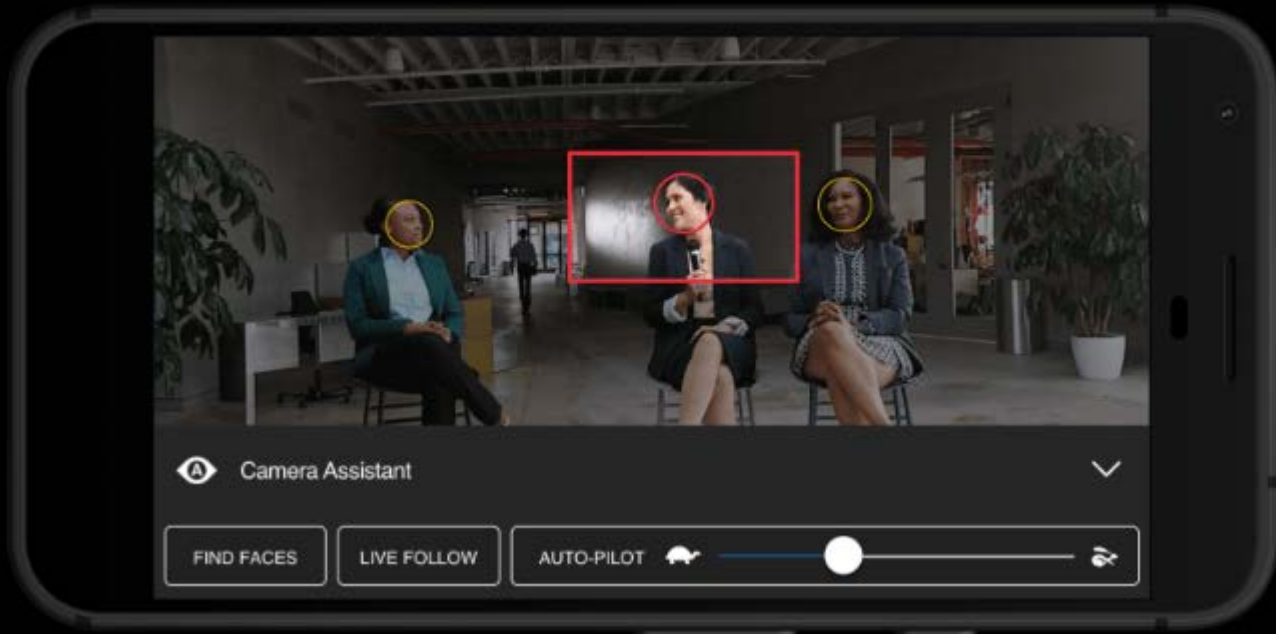

DOUG TRAINING DAY 2019

Say goodbye to post-production.

Your phone or tablet is now your personal video editing suite — zoom, pan and cut in real-time, all from a single camera and app.

TAP TO CUT

PINCH TO ZOOM

SWIPE TO PAN

NEW STATIC SHOT

CUT TO SHOT

FAST PAN/ZOOM

SLOW PAN/ZOOM

ACTION MENU **NEW**

Tap-and-hold to reveal multiple live-editing functions in real-time.

Auto editing when you need it.

Using sophisticated face detection and advanced scene analysis, Autopilot Mode chooses the most interesting shot and edits the stream for you.

AUTOPILOT MODE

FACE DETECTION

MOVEMENT TRACKING