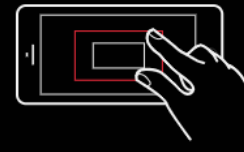

DOUG TRAINING DAY 2019

Say goodbye to post-production.

Your phone or tablet is now your personal video editing suite — zoom, pan and cut in real-time, all from a single camera and app.

TAP TO CUT

PINCH TO ZOOM

SWIPE TO PAN

NEW STATIC SHOT

CUT TO SHOT

FAST PAN/ZOOM

SLOW PAN/ZOOM

ACTION MENU **NEW**

Tap-and-hold to reveal multiple live-editing functions in real-time.

Auto editing when you need it.

Using sophisticated face detection and advanced scene analysis, Autopilot Mode chooses the most interesting shot and edits the stream for you.

AUTOPILOT MODE

FACE DETECTION

MOVEMENT TRACKING